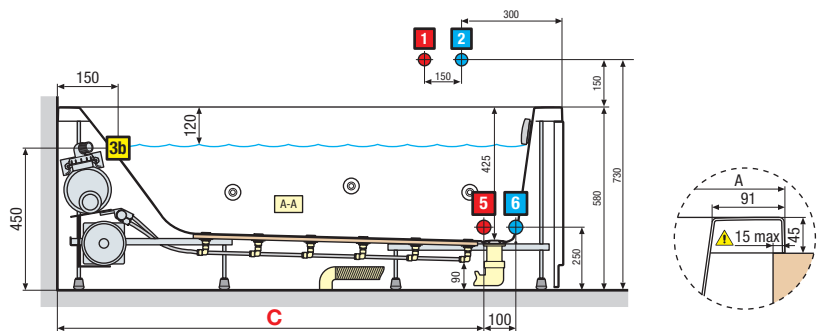

## HYDRO BATH WITH PREMIUM STEEL FRAME

Dimensions (cm)	Code	Price	Luxury (removable) Antibacterial White head rest INCLUDED
150 x 70 x 58 H	CA15150700C-A0K		
160 x 70 x 58 H	CA15160700C-A0K		
170 x 70 x 58 H	CA15170700C-A0K		
170 x 75 x 58 H	CA15170750C-A0K		
170 x 80 x 58 H	CA15170800C-A0K		
180 x 80 x 58 H	CA15180800C-A0K		

## HYDRO BATH WITH DISINFECTION SYSTEM AND PREMIUM STEEL FRAME

Dimensions (cm)	Code	Price	Luxury (removable) Antibacterial White head rest INCLUDED
150 x 70 x 58 H	CA1315070PC-A0K		
160 x 70 x 58 H	CA1316070PC-A0K		
170 x 70 x 58 H	CA1317070PC-A0K		
170 x 75 x 58 H	CA1317075PC-A0K		
170 x 80 x 58 H	CA1317080PC-A0K		
180 x 80 x 58 H	CA1318080PC-A0K		

● IN STOCK UK  
(Other products) please check availability

**PLUS VERSION: HYDRO+DISINFECTION+AIRPOOL + PREMIUM STEEL FRAME**

Dimensions (cm)	Code	Price
150 x 70 x 58 H	CA1415070PC-A0K	
160 x 70 x 58 H	CA1416070PC-A0K	
170 x 70 x 58 H	CA1417070PC-A0K	
170 x 75 x 58 H	CA1417075PC-A0K	
170 x 80 x 58 H	CA1417080PC-A0K	
180 x 80 x 58 H	CA1418080PC-A0K	

Luxury (removable) Antibacterial White head rest INCLUDED

**FRONT & END PANEL + PREMIUM FIXING KIT**

Dimensions (cm)	Code	Price	Premium installation kit included
150 x 70	PAAVFLSE157-A		
160 x 70	PAAVFLSE167-A		
170 x 70	PAAVFLSE177-A		
170 x 75	PAAVFLSE175-A		
170 x 80	PAAVFLSE178-A		
180 x 80	PAAVFLSE188-A		