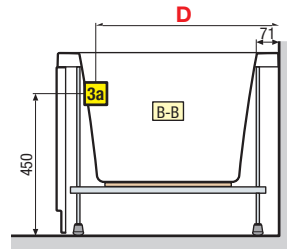

## HYDRO BATH WITH PREMIUM STEEL FRAME

Dimensions (cm)	Code	Price	Luxury (removable) Antibacterial White head rest INCLUDED
150 x 70 x 58 H	CA15150700C-A0K		
160 x 70 x 58 H	CA15160700C-A0K		
170 x 70 x 58 H	CA15170700C-A0K		
170 x 75 x 58 H	CA15170750C-A0K		
170 x 80 x 58 H	CA15170800C-A0K		
180 x 80 x 58 H	CA15180800C-A0K		

## HYDRO BATH WITH DISINFECTION SYSTEM AND PREMIUM STEEL FRAME

Dimensions (cm)	Code	Price	Luxury (removable) Antibacterial White head rest INCLUDED
150 x 70 x 58 H	CA1315070PC-A0K		
160 x 70 x 58 H	CA1316070PC-A0K		
170 x 70 x 58 H	CA1317070PC-A0K		
170 x 75 x 58 H	CA1317075PC-A0K		
170 x 80 x 58 H	CA1317080PC-A0K		
180 x 80 x 58 H	CA1318080PC-A0K		

● IN STOCK UK  
(Other products) please check availability

**PLUS VERSION: HYDRO+DISINFECTION+AIRPOOL + PREMIUM STEEL FRAME**

Dimensions (cm)	Code	Price
150 x 70 x 58 H	CA1415070PC-A0K	
160 x 70 x 58 H	CA1416070PC-A0K	
170 x 70 x 58 H	CA1417070PC-A0K	
170 x 75 x 58 H	CA1417075PC-A0K	
170 x 80 x 58 H	CA1417080PC-A0K	
180 x 80 x 58 H	CA1418080PC-A0K	

Luxury (removable) Antibacterial White head rest INCLUDED

**FRONT & END PANEL + PREMIUM FIXING KIT**

Dimensions (cm)	Code	Price	Premium installation kit included
150 x 70	PAAVFLSE157-A		
160 x 70	PAAVFLSE167-A		
170 x 70	PAAVFLSE177-A		
170 x 75	PAAVFLSE175-A		
170 x 80	PAAVFLSE178-A		
180 x 80	PAAVFLSE188-A		