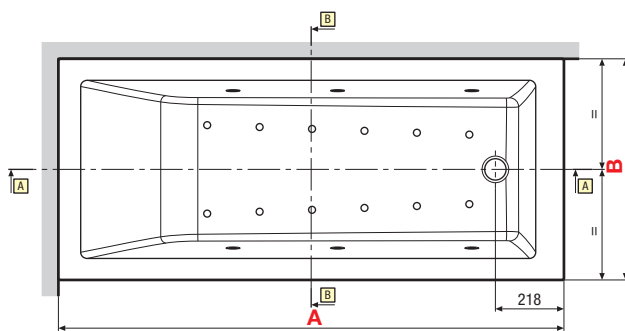

## HYDRO BATH WITH DISINFECTION SYSTEM AND PREMIUM STEEL FRAME

Dimensions (cm)	Code	Price	Luxury (removable) Antibacterial White head rest INCLUDED
150 x 70 x 58 H	CA1315070PC-A0K		
160 x 70 x 58 H	CA1316070PC-A0K		
170 x 70 x 58 H	CA1317070PC-A0K		
170 x 75 x 58 H	CA1317075PC-A0K		
170 x 80 x 58 H	CA1317080PC-A0K		
180 x 80 x 58 H	CA1318080PC-A0K		

● IN STOCK UK  
(Other products) please check availability

**PLUS VERSION: HYDRO+DISINFECTION+AIRPOOL + PREMIUM STEEL FRAME**

Dimensions (cm)	Code	Price
150 x 70 x 58 H	CA1415070PC-A0K	
160 x 70 x 58 H	CA1416070PC-A0K	
170 x 70 x 58 H	CA1417070PC-A0K	
170 x 75 x 58 H	CA1417075PC-A0K	
170 x 80 x 58 H	CA1417080PC-A0K	
180 x 80 x 58 H	CA1418080PC-A0K	

Luxury (removable) Antibacterial White head rest INCLUDED

**FRONT & END PANEL + PREMIUM FIXING KIT**

Dimensions (cm)	Code	Price	Premium installation kit included
150 x 70	PAAVFLSE157-A		
160 x 70	PAAVFLSE167-A		
170 x 70	PAAVFLSE177-A		
170 x 75	PAAVFLSE175-A		
170 x 80	PAAVFLSE178-A		
180 x 80	PAAVFLSE188-A		

Measurement	A	B	C	D	E
cm				±50	
150x70	1500	700	1250	580	300
160x70	1600	700	1350	580	400
170x70	1700	700	1450	580	500
170x75	1700	750	1450	630	500
170x80	1700	800	1450	680	500
180x80	1800	800	1550	680	600