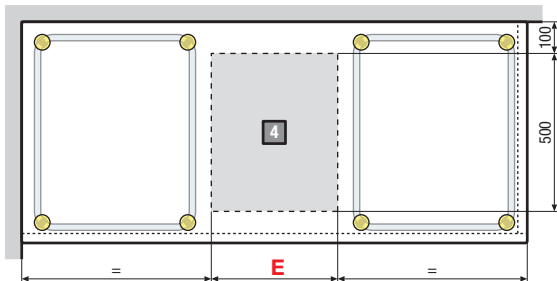

## HYDRO BATH WITH PREMIUM STEEL FRAME

Dimensions (cm)	Code	Price	Luxury (removable) Antibacterial White head rest INCLUDED
150 x 70 x 58 H	CA15150700C-A0K		
160 x 70 x 58 H	CA15160700C-A0K		
170 x 70 x 58 H	CA15170700C-A0K		
170 x 75 x 58 H	CA15170750C-A0K		
170 x 80 x 58 H	CA15170800C-A0K		
180 x 80 x 58 H	CA15180800C-A0K		

## HYDRO BATH WITH DISINFECTION SYSTEM AND PREMIUM STEEL FRAME

Dimensions (cm)	Code	Price	Luxury (removable) Antibacterial White head rest INCLUDED
150 x 70 x 58 H	CA1315070PC-A0K		
160 x 70 x 58 H	CA1316070PC-A0K		
170 x 70 x 58 H	CA1317070PC-A0K		
170 x 75 x 58 H	CA1317075PC-A0K		
170 x 80 x 58 H	CA1317080PC-A0K		
180 x 80 x 58 H	CA1318080PC-A0K		

● IN STOCK UK  
(Other products) please check availability

**PLUS VERSION: HYDRO+DISINFECTION+AIRPOOL + PREMIUM STEEL FRAME**

Dimensions (cm)	Code	Price
150 x 70 x 58 H	CA1415070PC-A0K	
160 x 70 x 58 H	CA1416070PC-A0K	
170 x 70 x 58 H	CA1417070PC-A0K	
170 x 75 x 58 H	CA1417075PC-A0K	
170 x 80 x 58 H	CA1417080PC-A0K	
180 x 80 x 58 H	CA1418080PC-A0K	

Measurement	A	B	C	D	E
cm				±50	
150x70	1500	700	1250	580	300
160x70	1600	700	1350	580	400
170x70	1700	700	1450	580	500
170x75	1700	750	1450	630	500
170x80	1700	800	1450	680	500
180x80	1800	800	1550	680	600